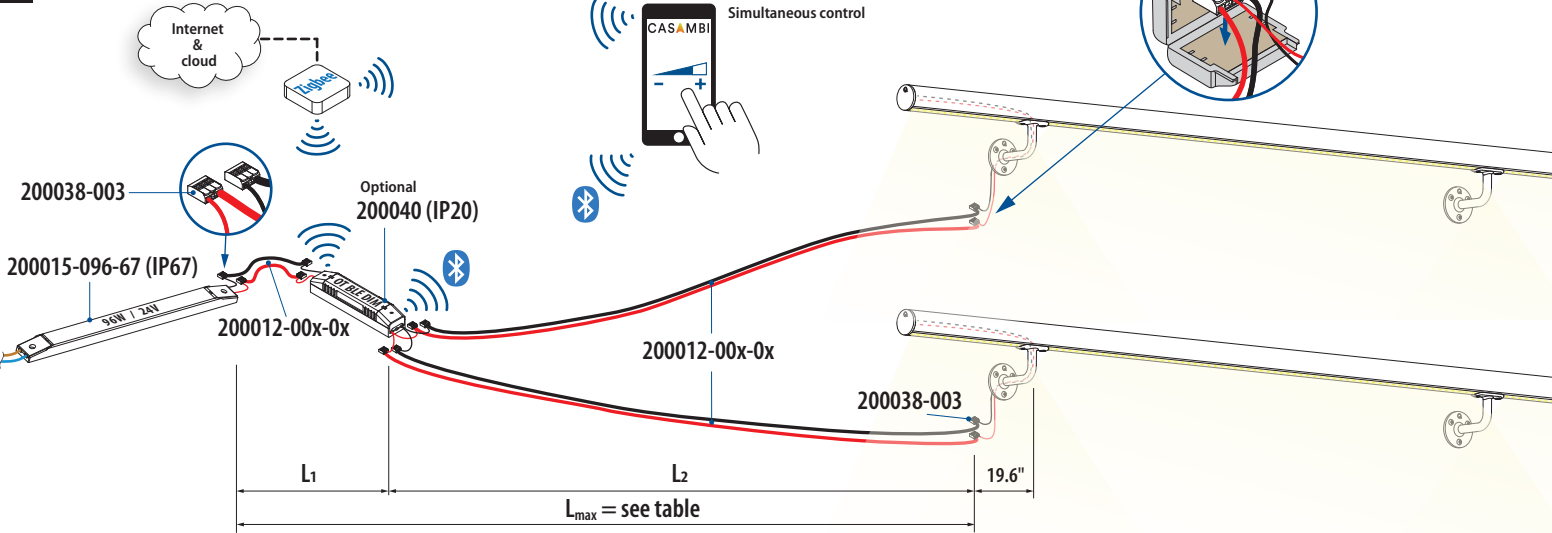

# Q-lights Linear Light 24V - Wiring diagram

Minimum wire thickness for guaranteed maximum output (96W)

Cable article number

	AWG	328ft black	328ft red	
$L_{max}$ = Total cable length (ft)	33-66	14	200012-003-01	200012-003-02
	66-132	12	200012-004-01	200012-004-02

3

Optional: internet / smart home connection

Optional: internet / smart home connection

Simultaneous control