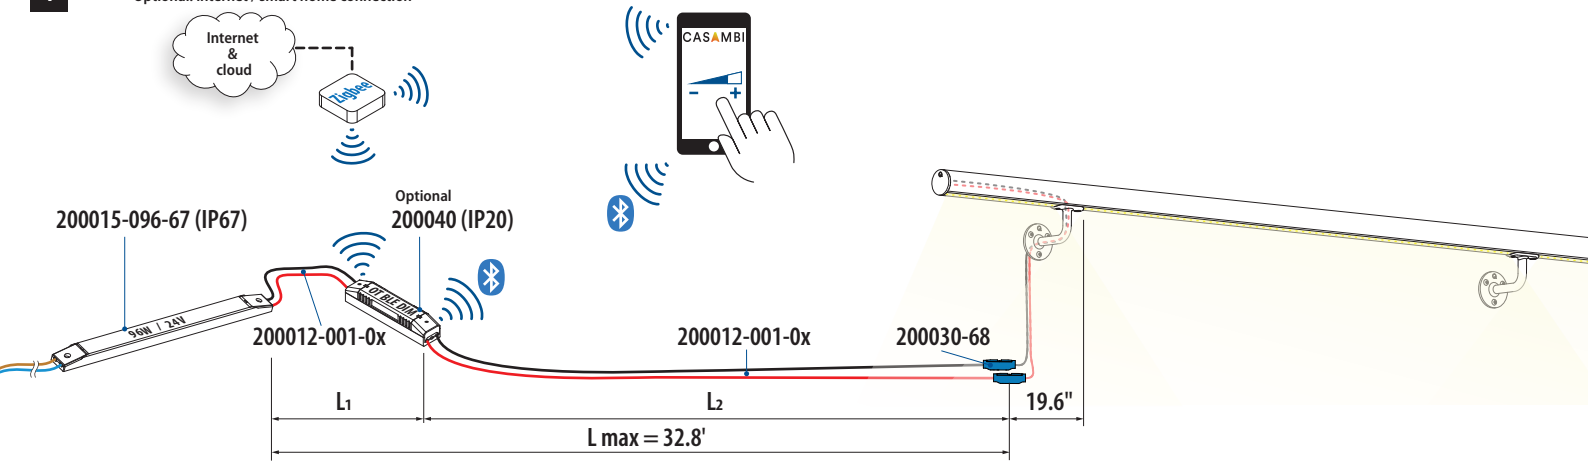

# Q-lights Linear Light 24V - Wiring diagram

Minimum wire thickness for guaranteed maximum output (96W)

L = Total cable length (ft)	Cable article number		
	AWG	328ft black	328ft red
0 - 33	18	200012-001-01	200012-001-02

1

Optional: internet / smart home connection

Optional: internet / smart home connection