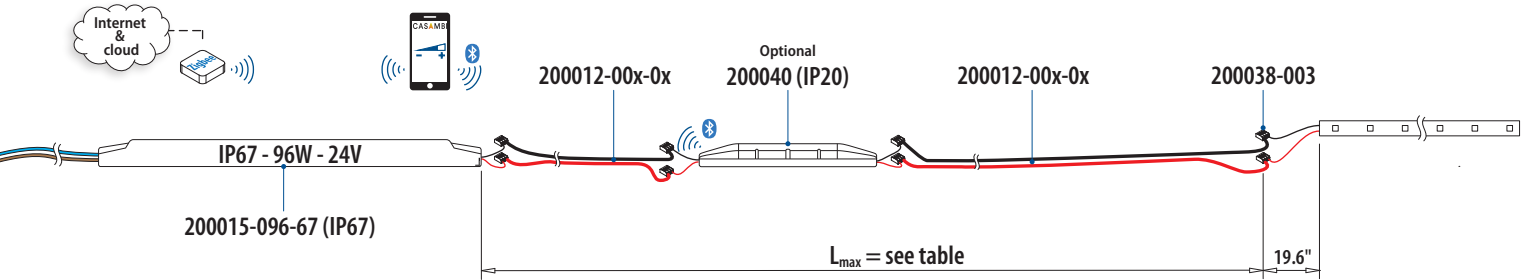

Optional 200037-006 (IP68)

Optional: internet / smart home connection