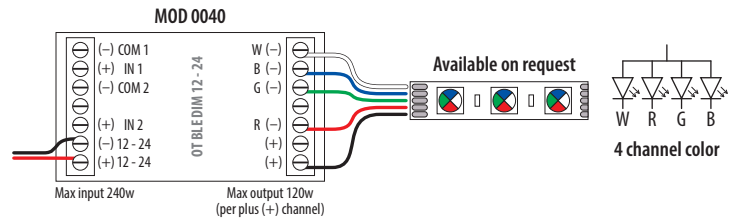

Four channel color