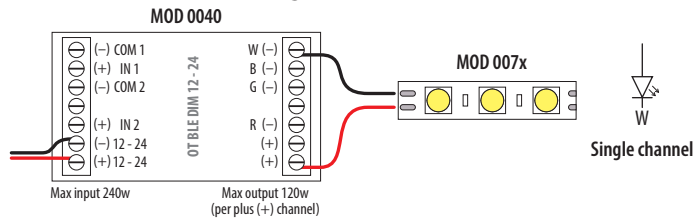

Single channel