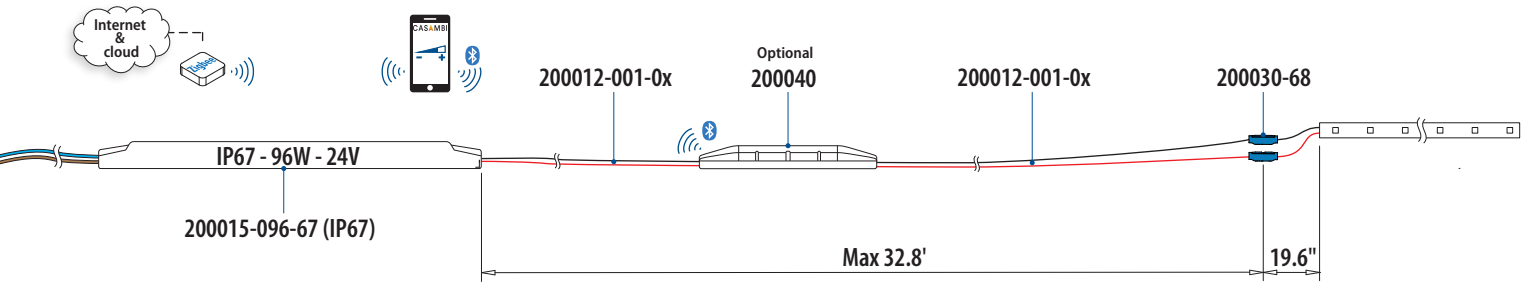

Optional: internet / smart home connection