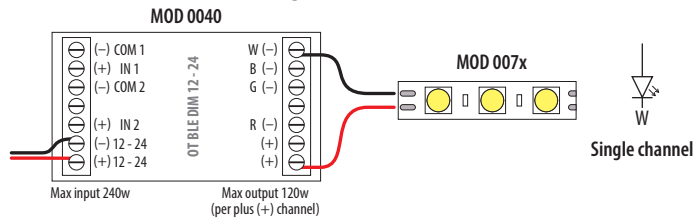

Wiring for MOD 0040

Single channel